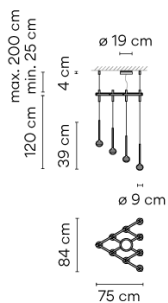

## Model Sheet

**Optional : Extra cable length**  
Min. quantity, upcharge and extra lead time apply [EN]

<b>Finish</b>	 18 Graphite ADAPTA RF 9913 WX  93 White RAL 9016
<b>LED temperature color</b>	2700 K
<b>Dimming</b>	DALI 1-10V Push <b>Optional</b> Casambi Min. quantity, upcharge and extra lead time apply [EN]
<b>Installation type</b>	Surface Canopy
<b>Materials</b>	Sphere: Blown glass Glass fastening: Aluminum Diffuser: Polycarbonate Pendant structure: Steel
<b>Light source</b>	10 x LED 3,15W 1050mA F
<b>LED</b>	CRI>80 3123 lm 99 2700 K
<b>Driver</b>	CC - Constant Current 1050 100-240 V 50/60 HZ
<b>Remarks</b>	The steel cables that go from the structure to the ceiling are the only ones that allow the height of the lamp to be adjusted. The installation manual describes how to do this and how to cut the cables. The 25 cm fixing bars are included
	  <b>Dimmable</b> <b>LED</b>    <b>IP20</b> <b>Bi-volt</b> <b>50-60Hz</b>
<b>Application</b>	Hanging lamps
<b>Packaging</b>	2 Box 1.089 m x 1.089 m x 0.18 m Gross weight 14.3 Net weight 10.5 Vol. 0.3344

### Photometric Data

<b>Efficiency</b>	49.49%
<b>Coordinate System</b>	CG
<b>Total Flux</b>	3122.80 lm
<b>Maximum Value</b>	142.75 cd/klm